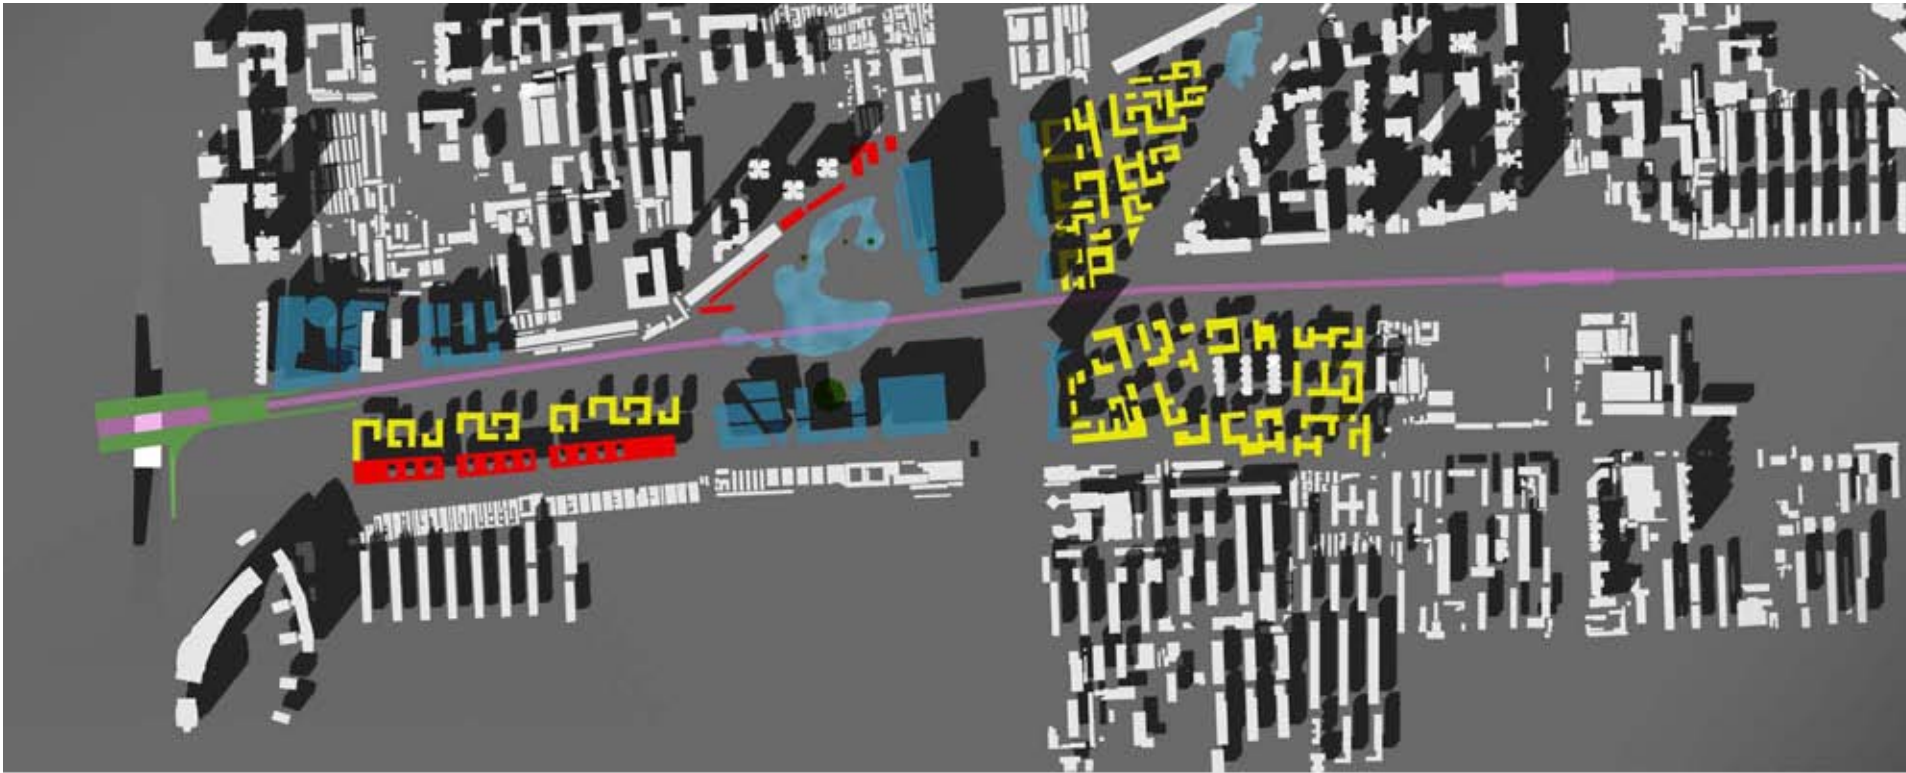

Beijing Studio 2004

Emily Gillmar, Anubhav Gupta, Mai Xianmin, Nadya Nilina

TEAM 6

Green Span