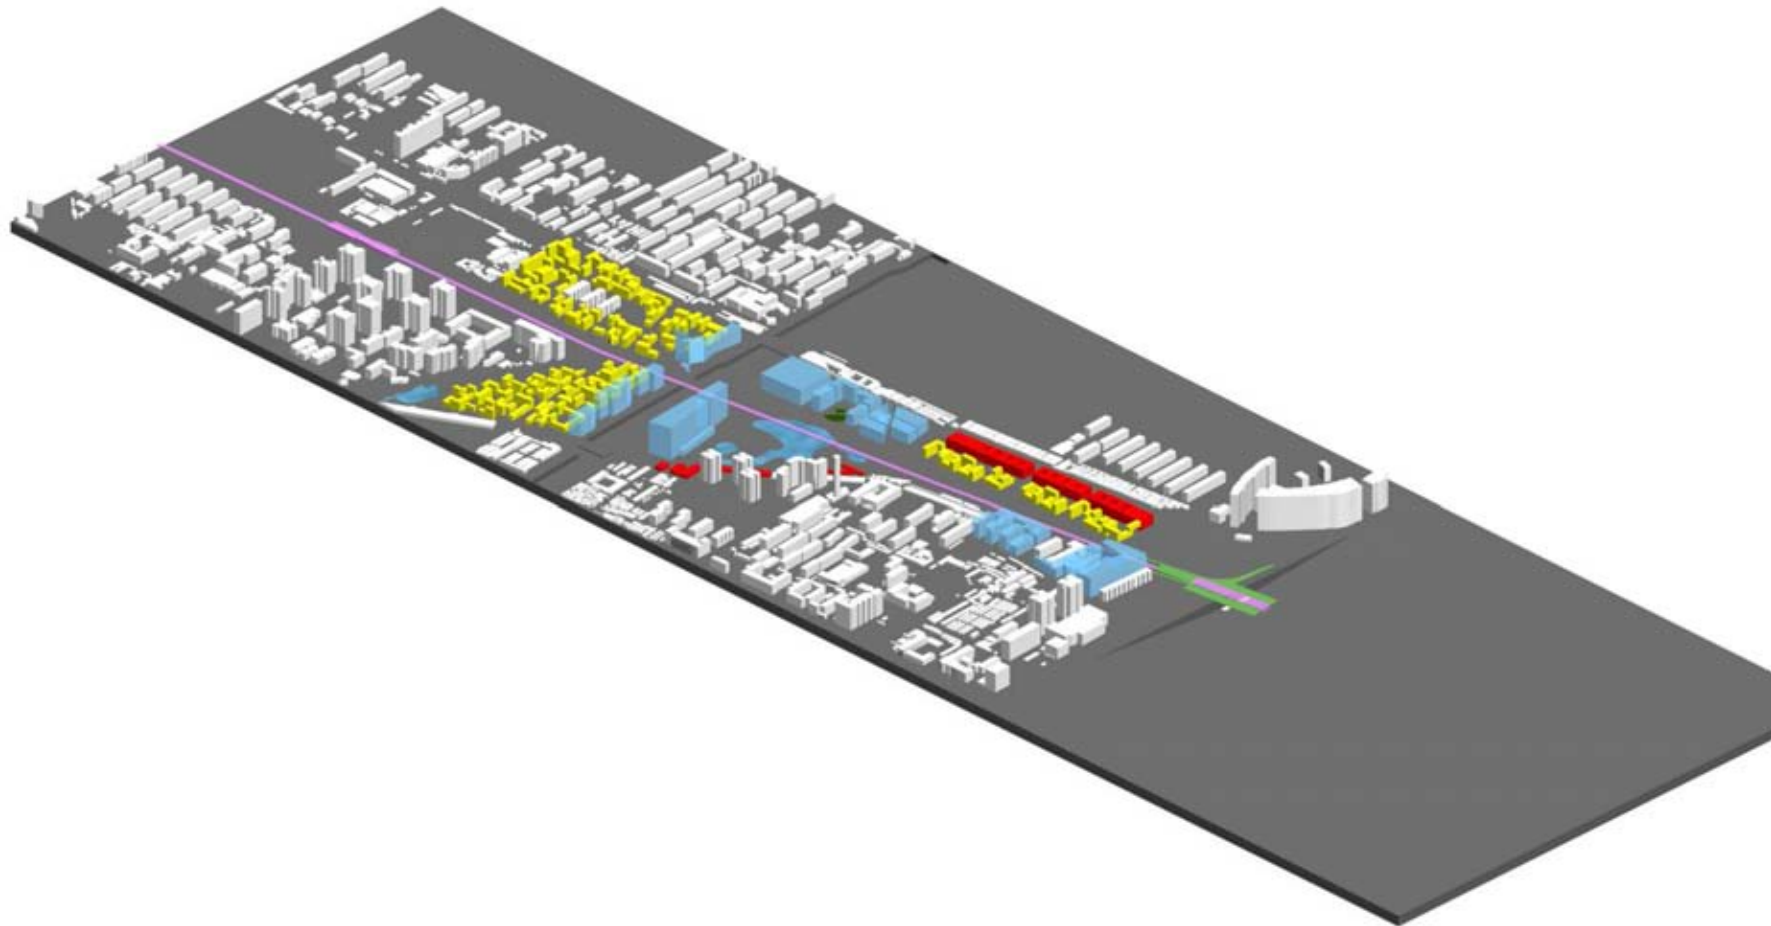

LANDSCAPE DIAGRAM..

Beijing Studio 2004

Emily Gillmar, Anubhav Gupta, Mai Xianmin, Nadya Nilina

TEAM 6

Green Span