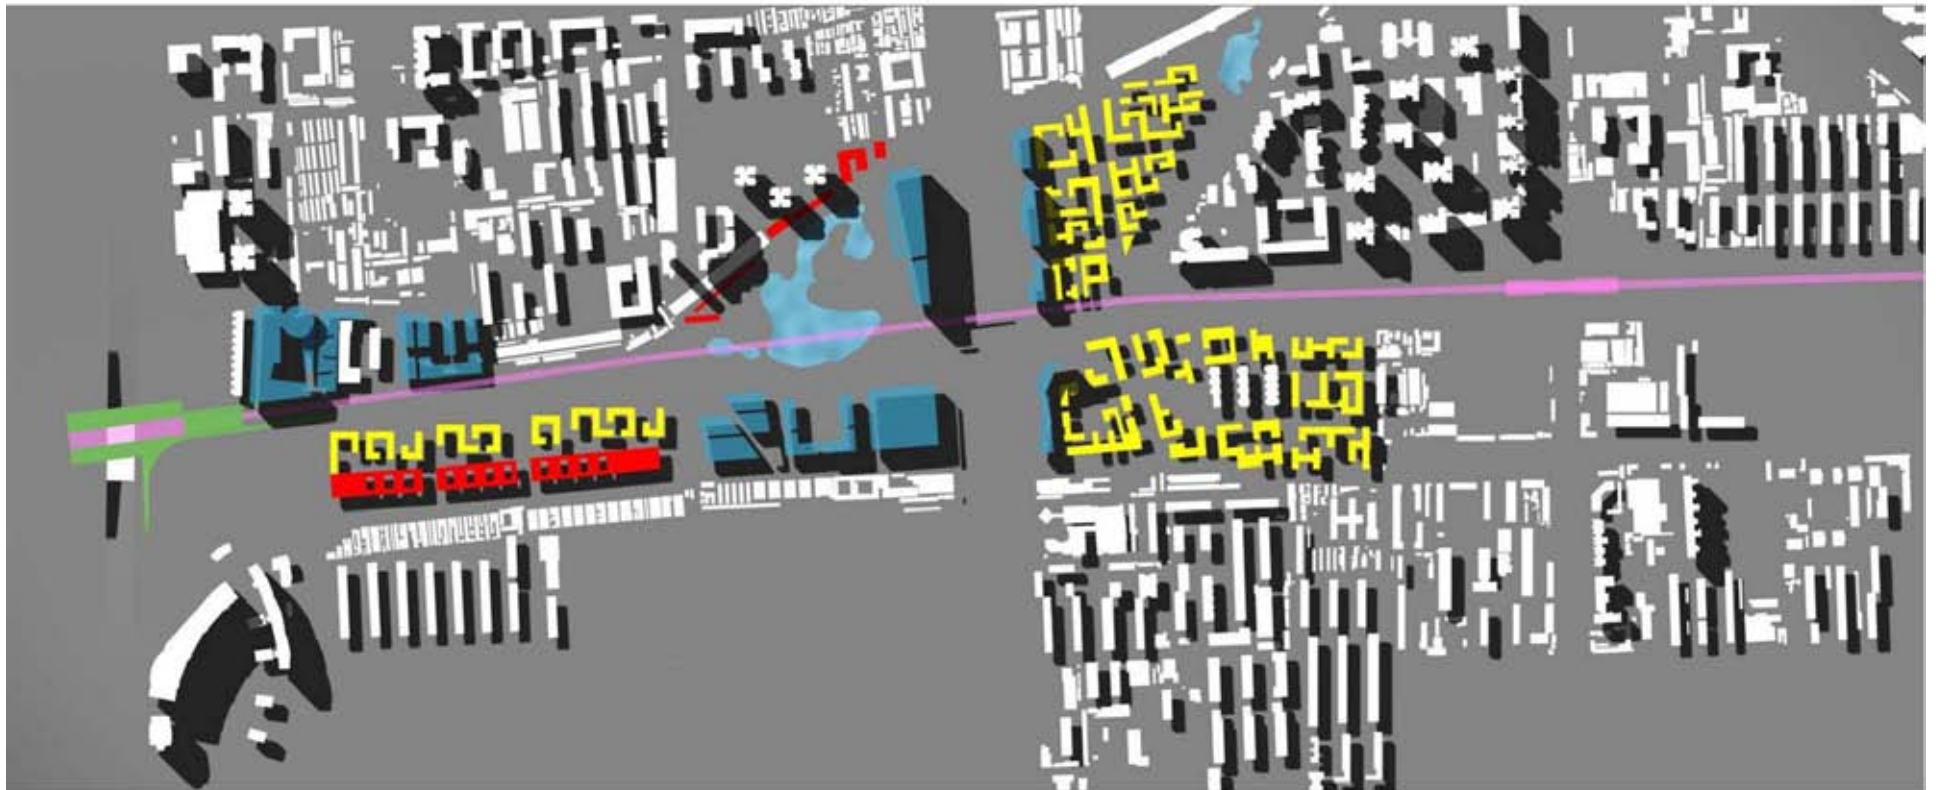

Beijing Studio 2004

Emily Gillmar, Anubhav Gupta, Mai Xianmin, Nadya Nilina

TEAM 6

Green Span