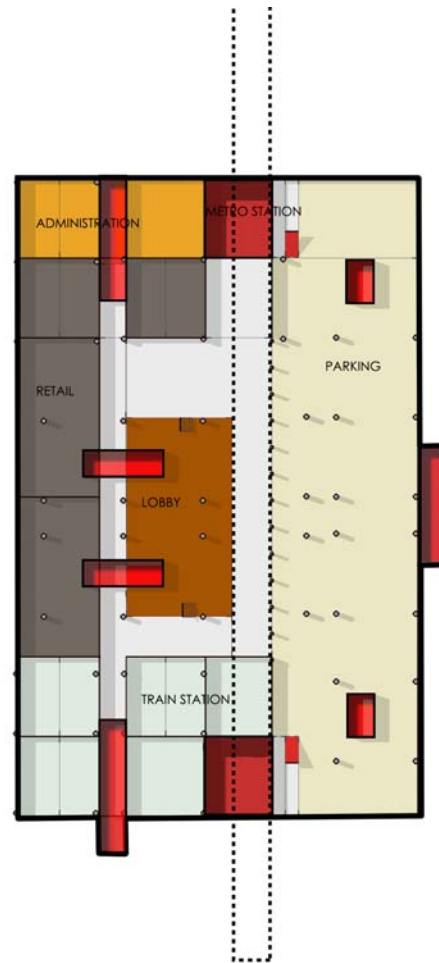

project detail: the hub

MITsinghua Beijing Design Studio 2008

Group 5

Sandra Frem • Deborah Helaine Morris • Pamela Ritchot • Colin Zhao • Sara Zeng