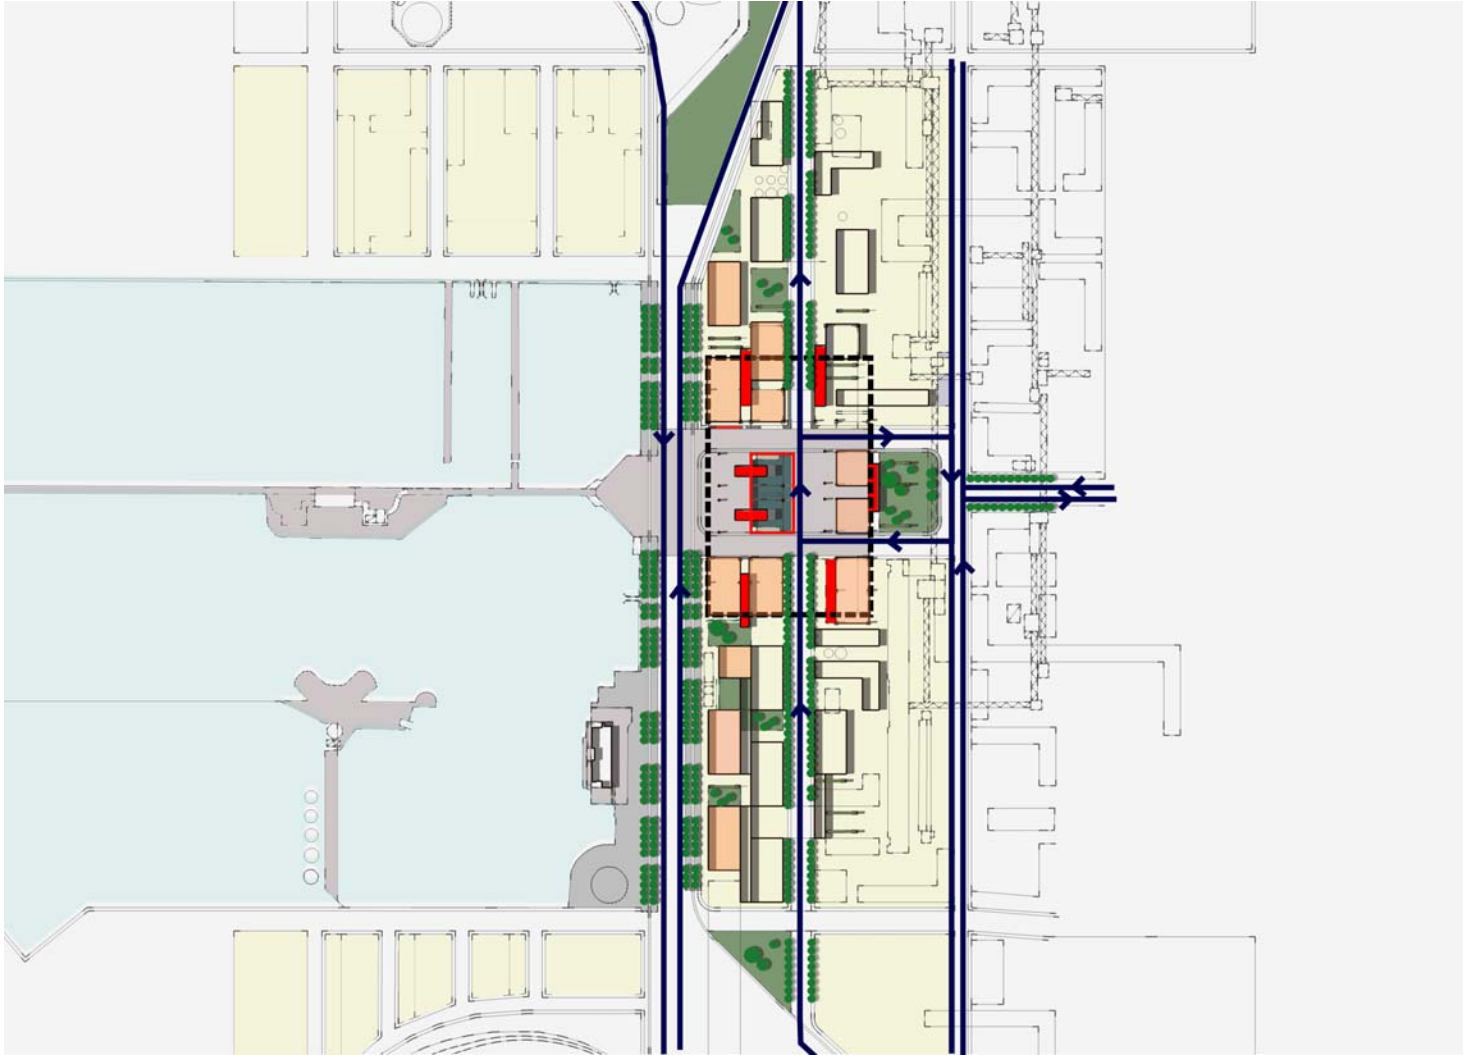

MITsinghua Beijing Design Studio 2008

Group 5

Sandra Frem • Deborah Helaine Morris • Pamela Ritchot • Colin Zhao • Sara Zeng

project detail: the hub

MITsinghua Beijing Design Studio 2008

Group 5

Sandra Frem • Deborah Helaine Morris • Pamela Ritchot • Colin Zhao • Sara Zeng