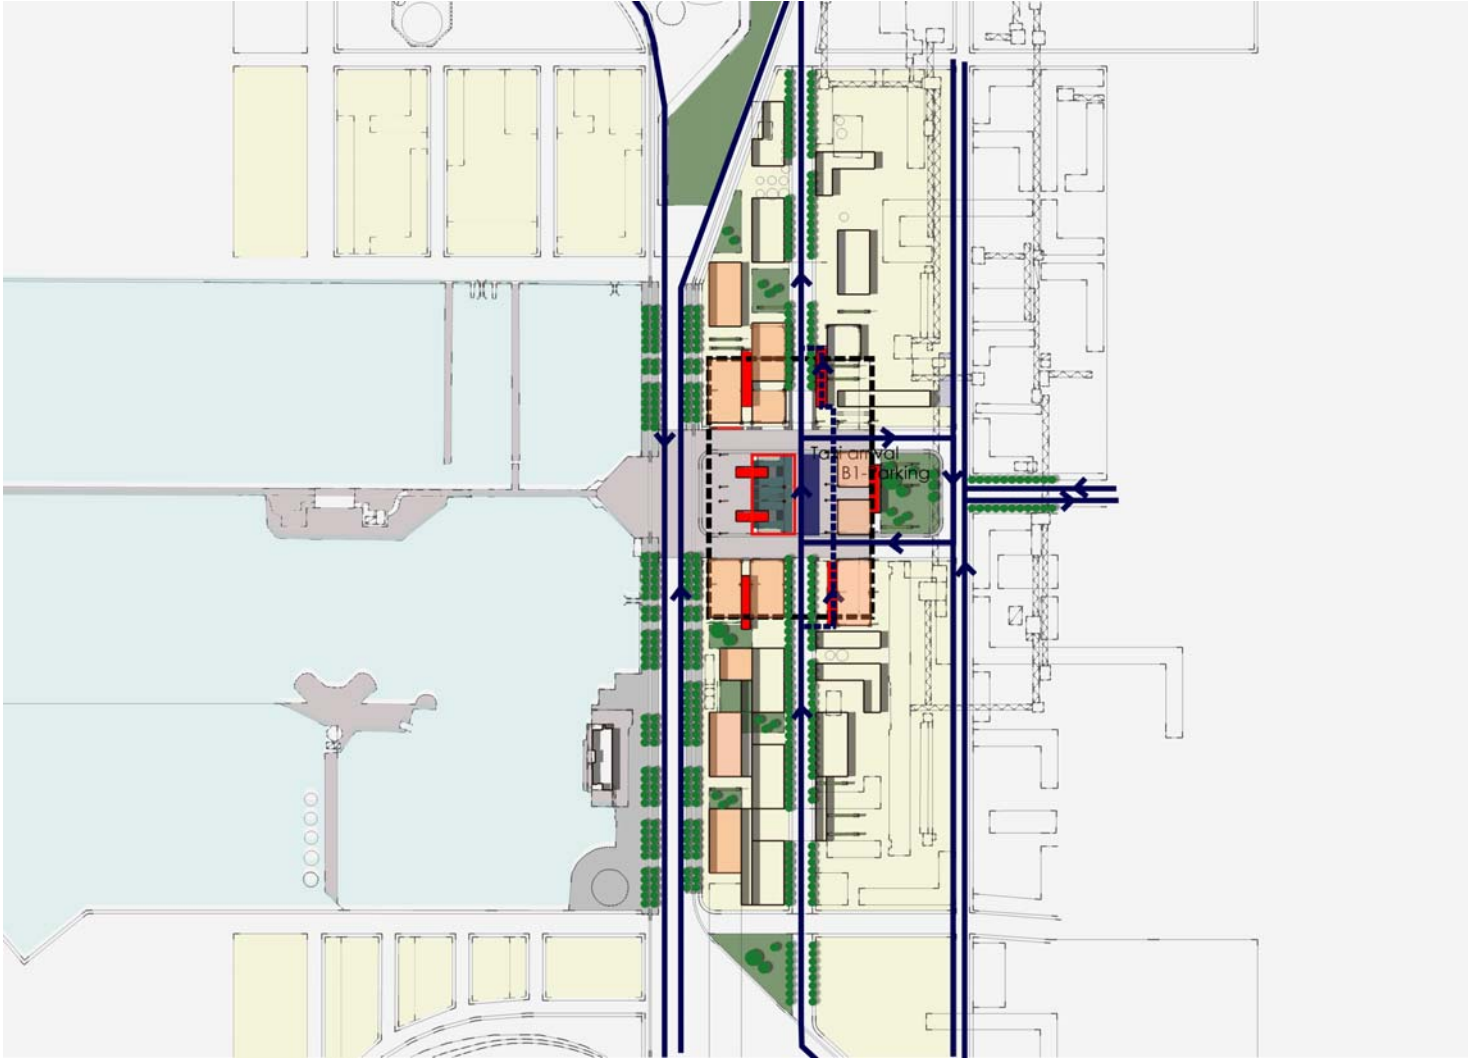

project detail: the hub
circulation

MITsinghua Beijing Design Studio 2008

Group 5

Sandra Frem • Deborah Helaine Morris • Pamela Ritchot • Colin Zhao • Sara Zeng

project detail: the hub
circulation 2

MITsinghua Beijing Design Studio 2008

Group 5

Sandra Frem • Deborah Helaine Morris • Pamela Ritchot • Colin Zhao • Sara Zeng

project detail: the hub
circulation 3: underground parking

MITsinghua Beijing Design Studio 2008

Group 5

Sandra Frem • Deborah Helaine Morris • Pamela Ritchot • Colin Zhao • Sara Zeng