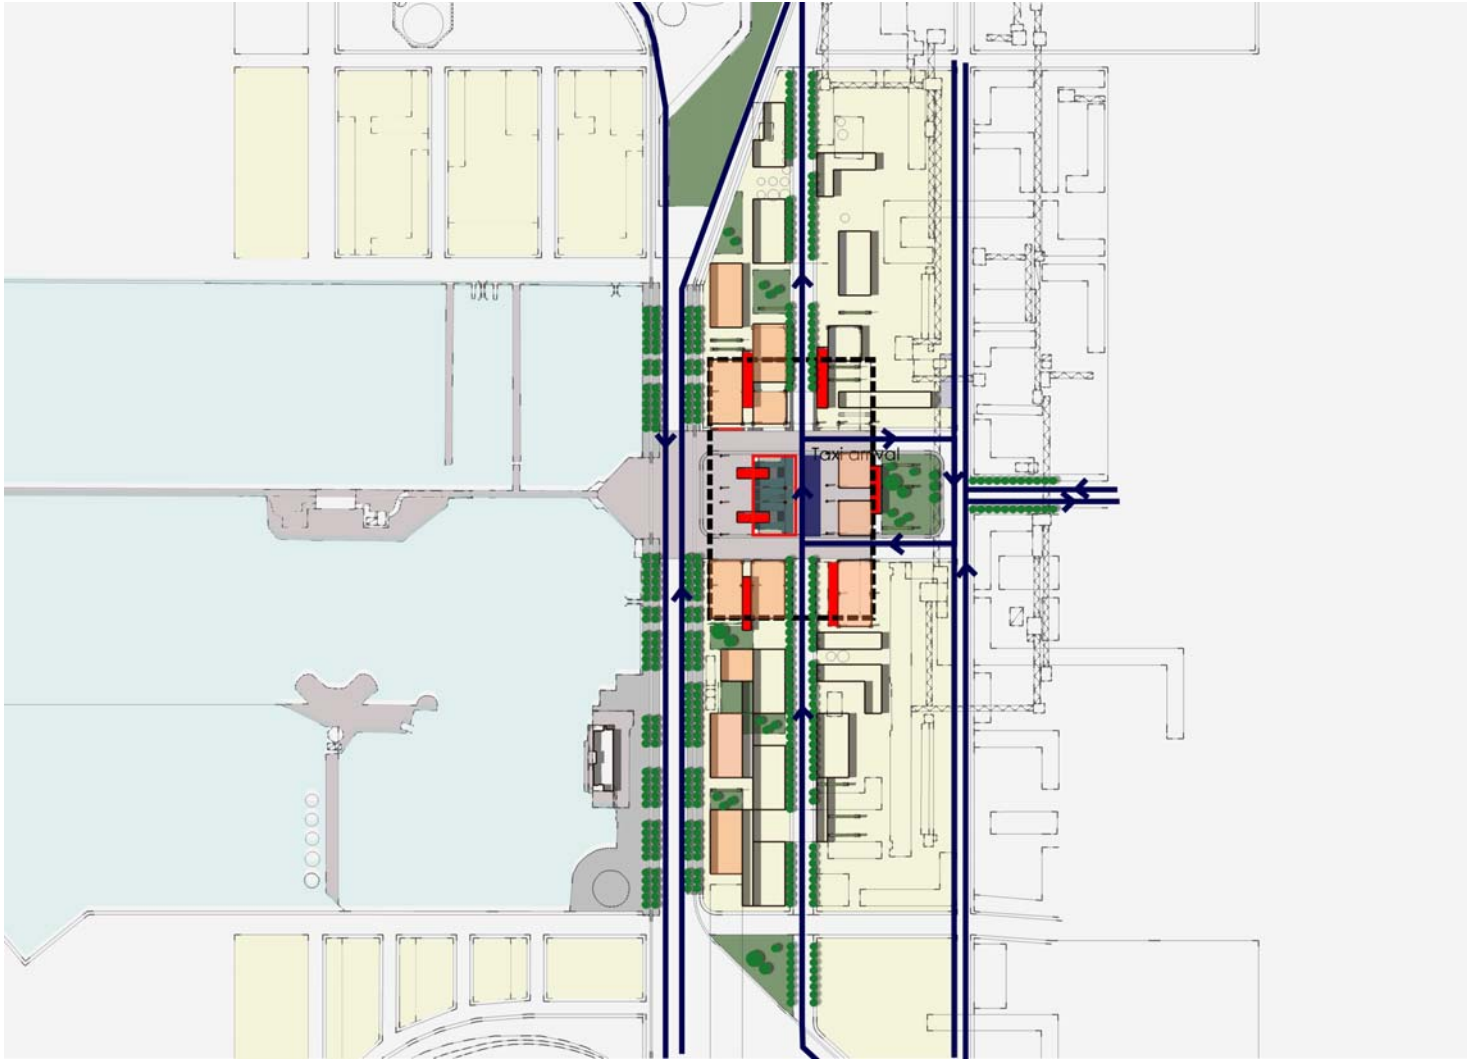

MITsinghua Beijing Design Studio 2008

Group 5

Sandra Frem • Deborah Helaine Morris • Pamela Ritchot • Colin Zhao • Sara Zeng