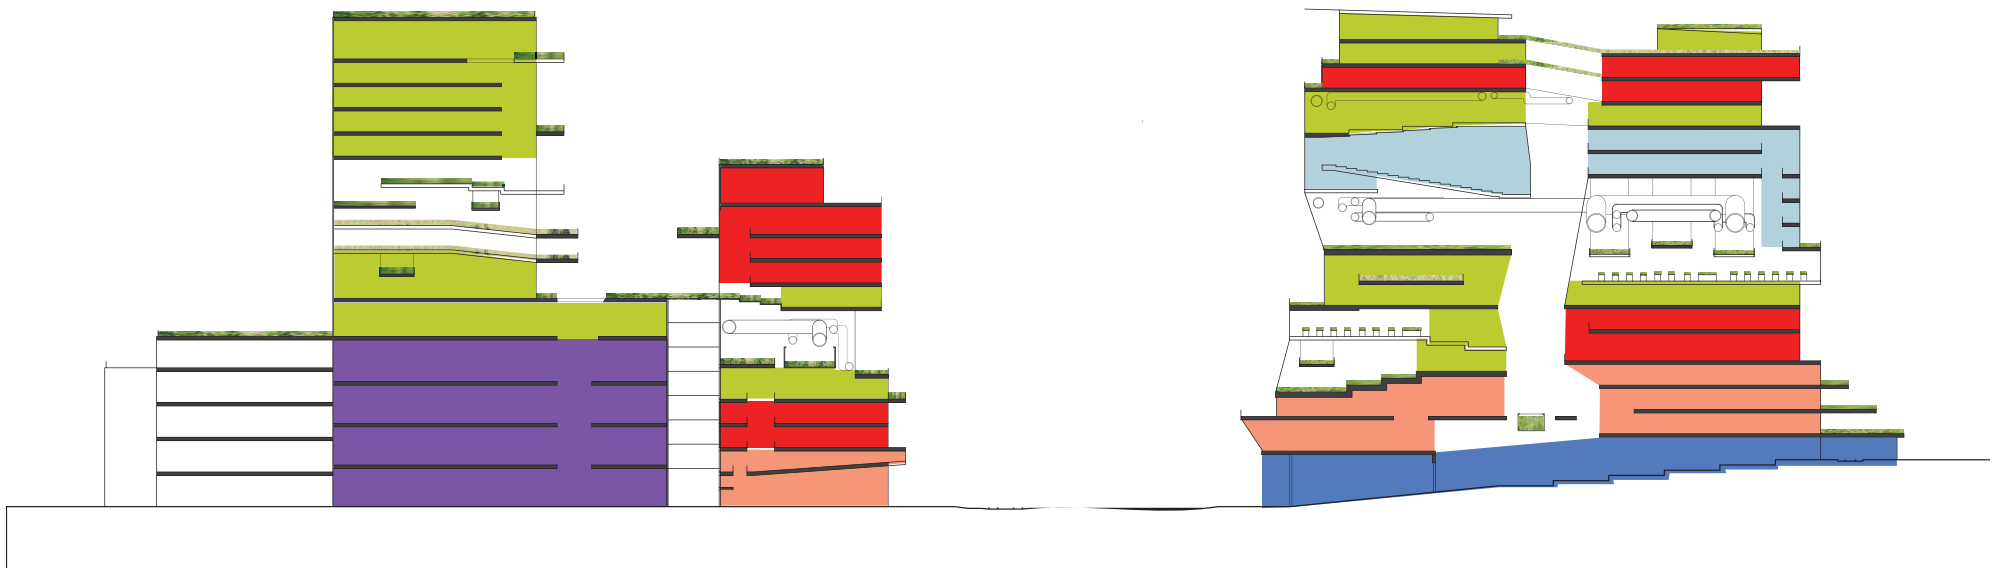

Group 5

Sandra Frem • Deborah Helaine Morris • Pamela Ritchot • Colin Zhao • Sara Zeng

project detail: furnace 4

MITsinghua Beijing Design Studio 2008
Group 5

Sandra Frem • Deborah Helaine Morris • Pamela Ritchof • Colin Zhao • Sara Zeng

- CORPORATE
- EDUCATION
- AGRICULTURAL RESEARCH
- LIGHT INDUSTRY
- PUBLIC & CIVIC
- RETAIL COMMERCIAL

water circulation + treatment system

MITsinghua Beijing Design Studio 2008

Group 5

Sandra Frem • Deborah Helaine Morris • Pamela Ritchot • Colin Zhao • Sara Zeng

water circulation + treatment system

thank you!