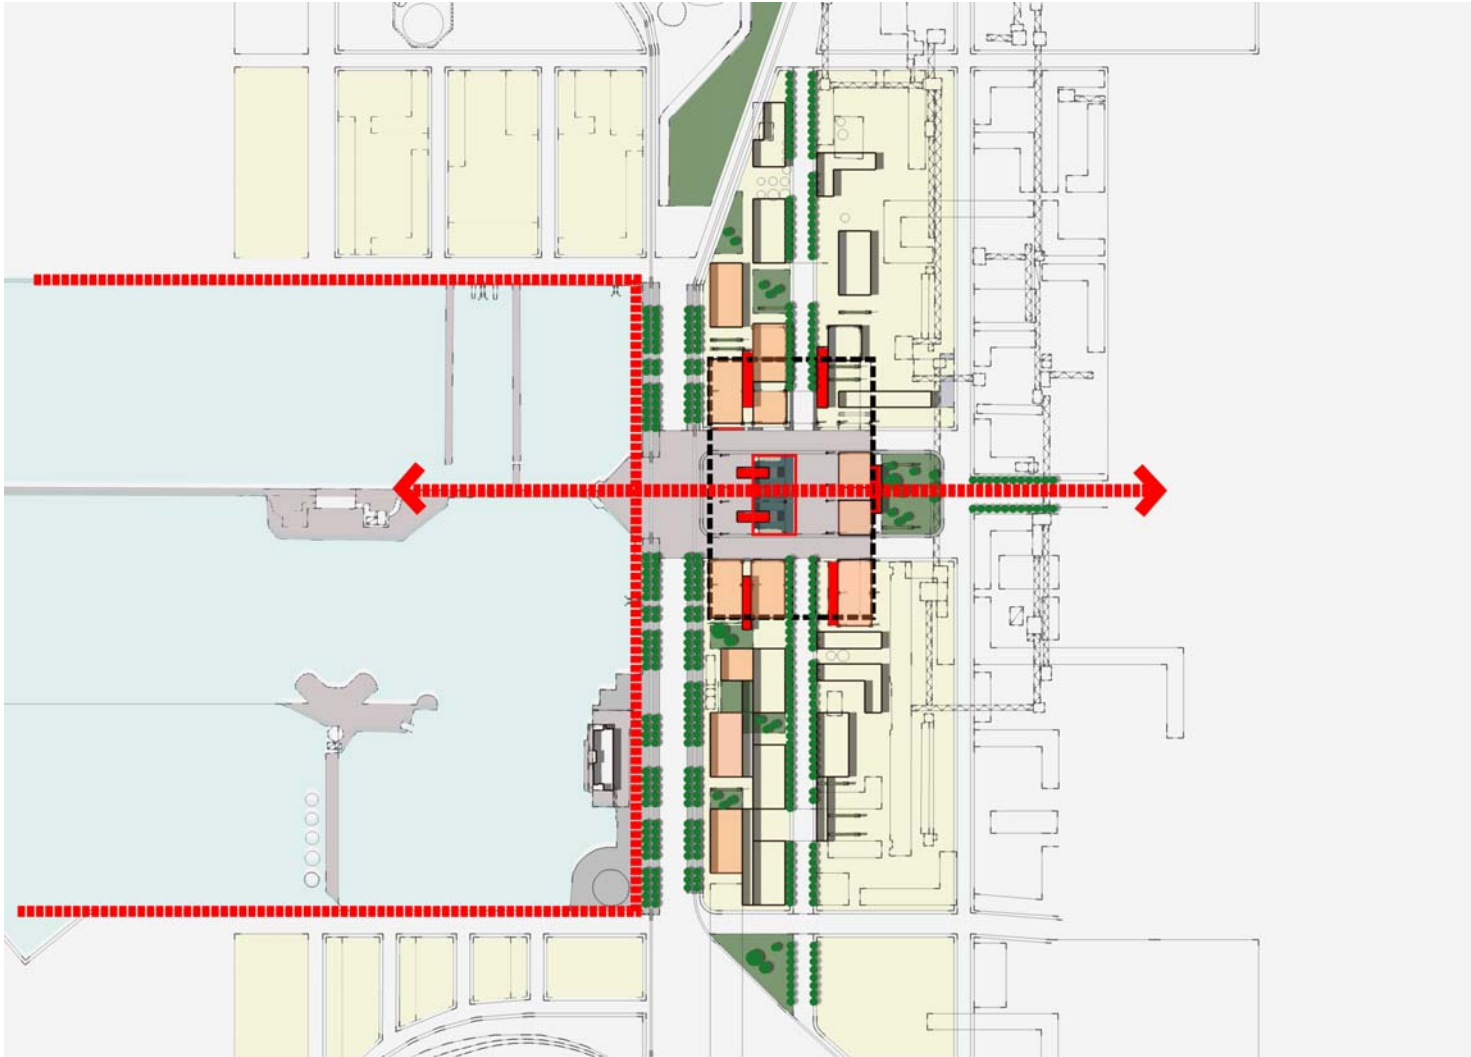

project detail: the hub

MITsinghua Beijing Design Studio 2008

Group 5

Sandra Frem • Deborah Helaine Morris • Pamela Ritchot • Colin Zhao • Sara Zeng