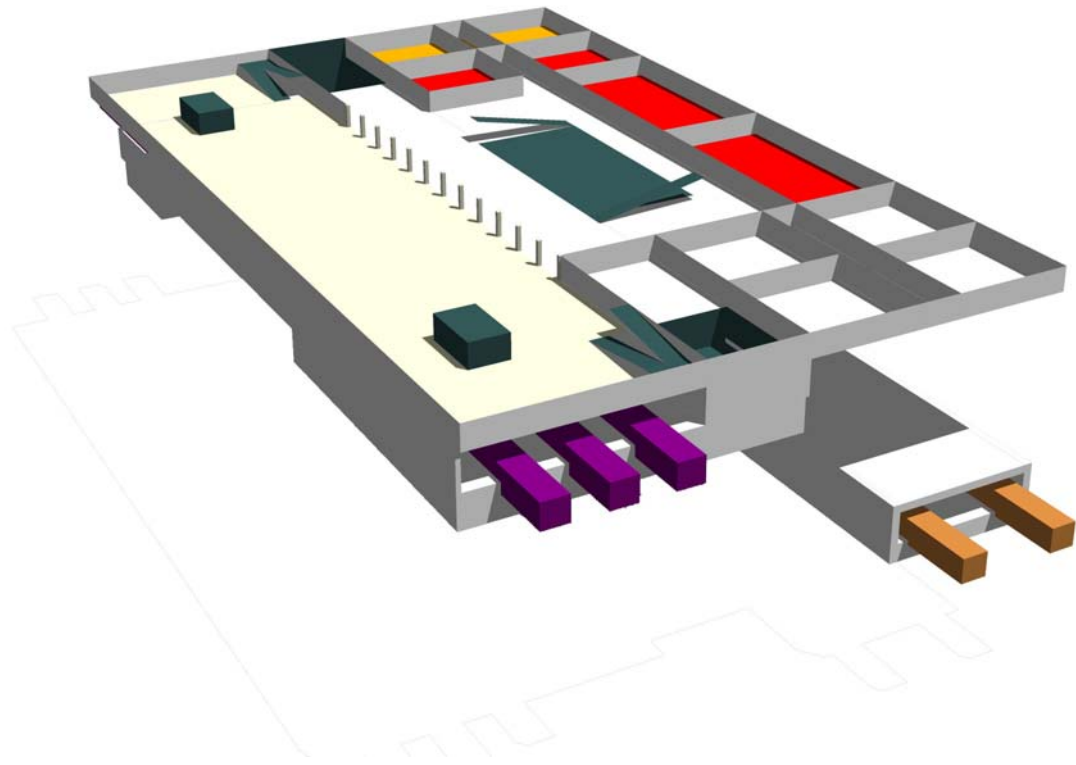

Group 5

Sandra Frem • Deborah Helaine Morris • Pamela Ritchot • Colin Zhao • Sara Zeng

project detail: the hub
circulation 3: underground parking

MITsinghua Beijing Design Studio 2008

Group 5

Sandra Frem • Deborah Helaine Morris • Pamela Ritchot • Colin Zhao • Sara Zeng