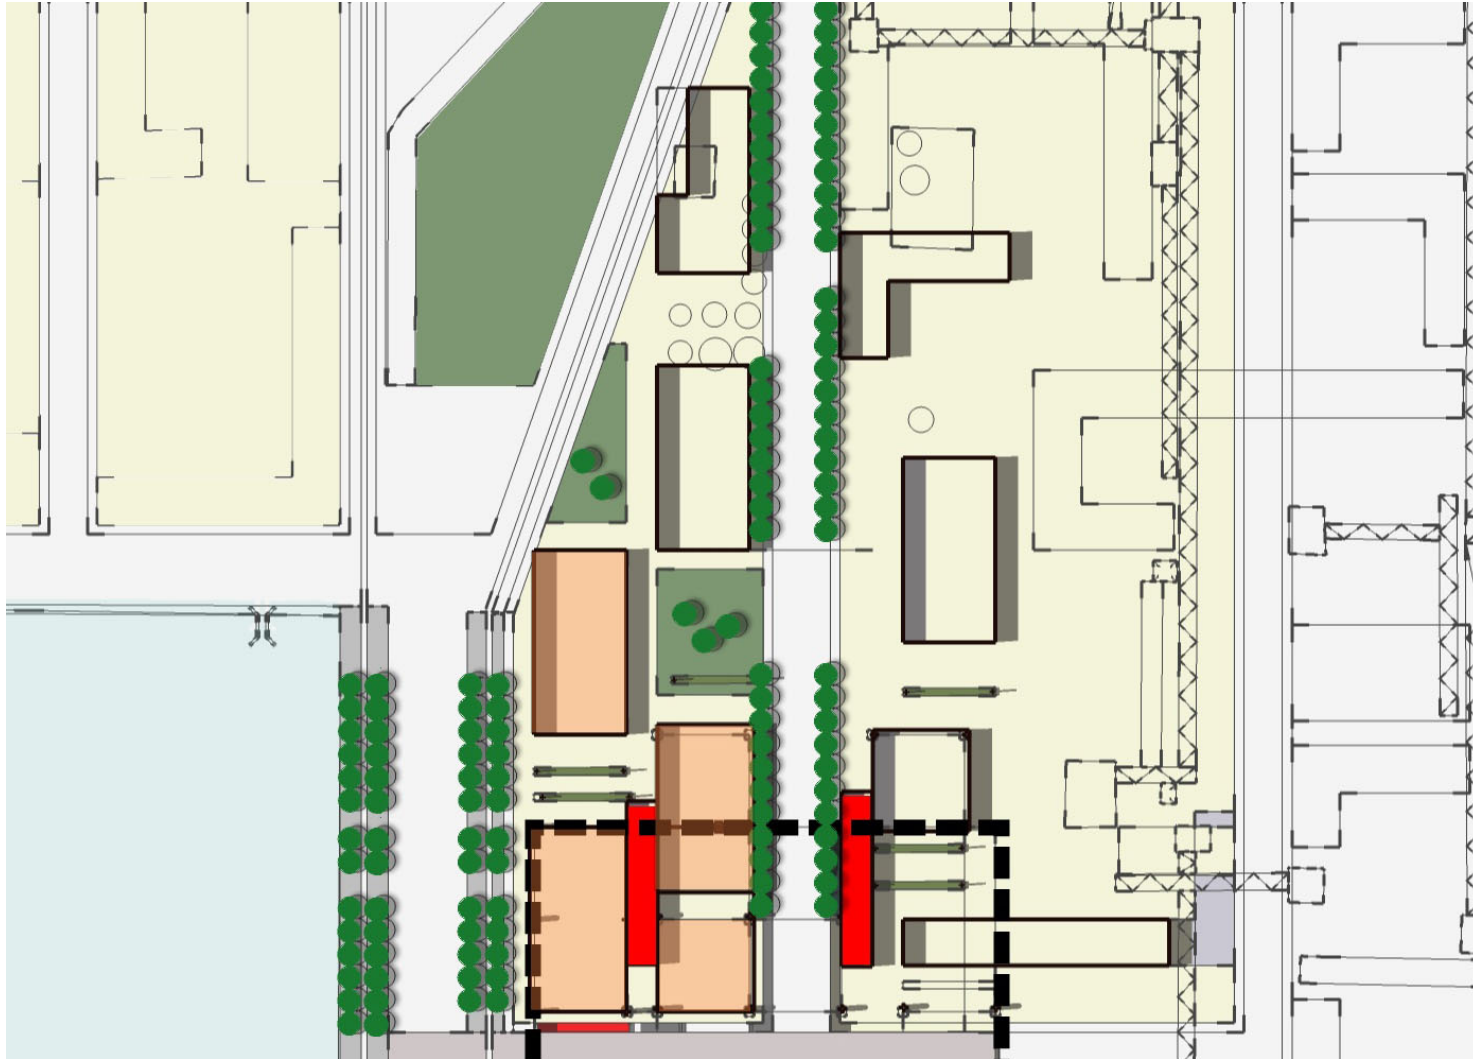

MIT OpenCourseWare
<http://ocw.mit.edu>

11.307 Beijing Urban Design Studio
Summer 2008

For information about citing these materials or our Terms of Use, visit: <http://ocw.mit.edu/terms>.

project detail: the hub

MITsinghua Beijing Design Studio 2008

Group 5

Sandra Frem • Deborah Helaine Morris • Pamela Ritchot • Colin Zhao • Sara Zeng

project detail: the hub

MITsinghua Beijing Design Studio 2008

Group 5

Sandra Frem • Deborah Helaine Morris • Pamela Ritchot • Colin Zhao • Sara Zeng