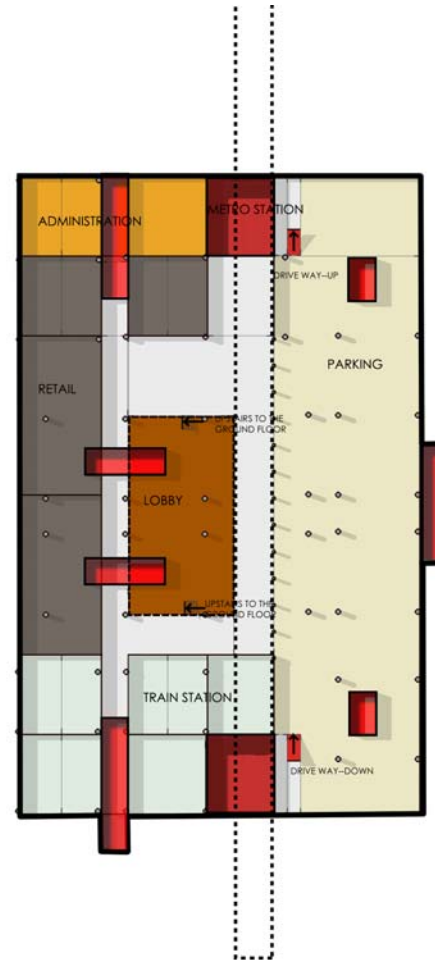

project detail: the hub

MITsinghua Beijing Design Studio 2008

Group 5

Sandra Frem • Deborah Helaine Morris • Pamela Ritchot • Colin Zhao • Sara Zeng